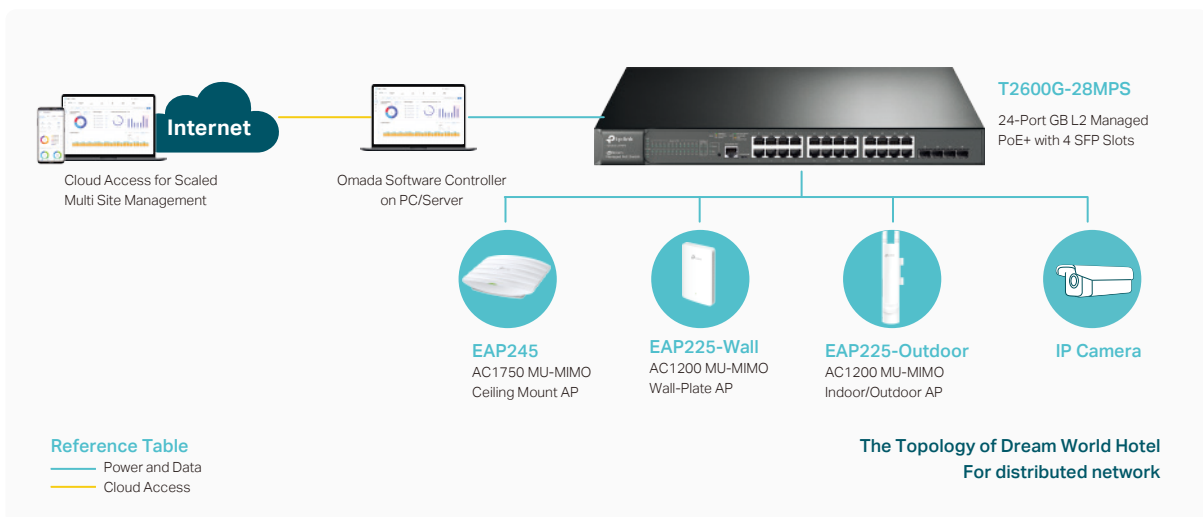

- **For Wi-Fi network management**, the implemented solution was based on TP-Link Cloud services and the devices allowed centralized management through the Omada Controller. The scaled management was accessed via the Omada ecosystem. Furthermore, all staff were able to use the system together in different roles and had corresponding privileges in the system.

- **For the distributed network**, the implemented solution was based on copper cabling (Cat.5E & Cat.6 – UTP & FTP) and was comprised of 300 EAP225-Wall, 25 EAP245, and 20 EAP225-outdoor APs. The solution covers both indoor and outdoor areas of the hotel. It worth mentioning that apart from the free or on-demand Wi-Fi to the room) services, we offered advertisement opportunities using TP-Link Wi-Fi through the offered "Advertisements Prior to Login" function of the Omada ecosystem.

- **For the seamless and high-speed Wi-Fi experience**, the implemented solution made use of Access Points with up-to-date Wi-Fi technology. With Mesh Wi-Fi and MU-MIMO, the solution ensured Wi-Fi signal strength in every corner of the spacious rooms and entertainment facilities. Additionally, the deployment of outdoor APs also provided reliable Wi-Fi performance to the customers when they are having fun outside.